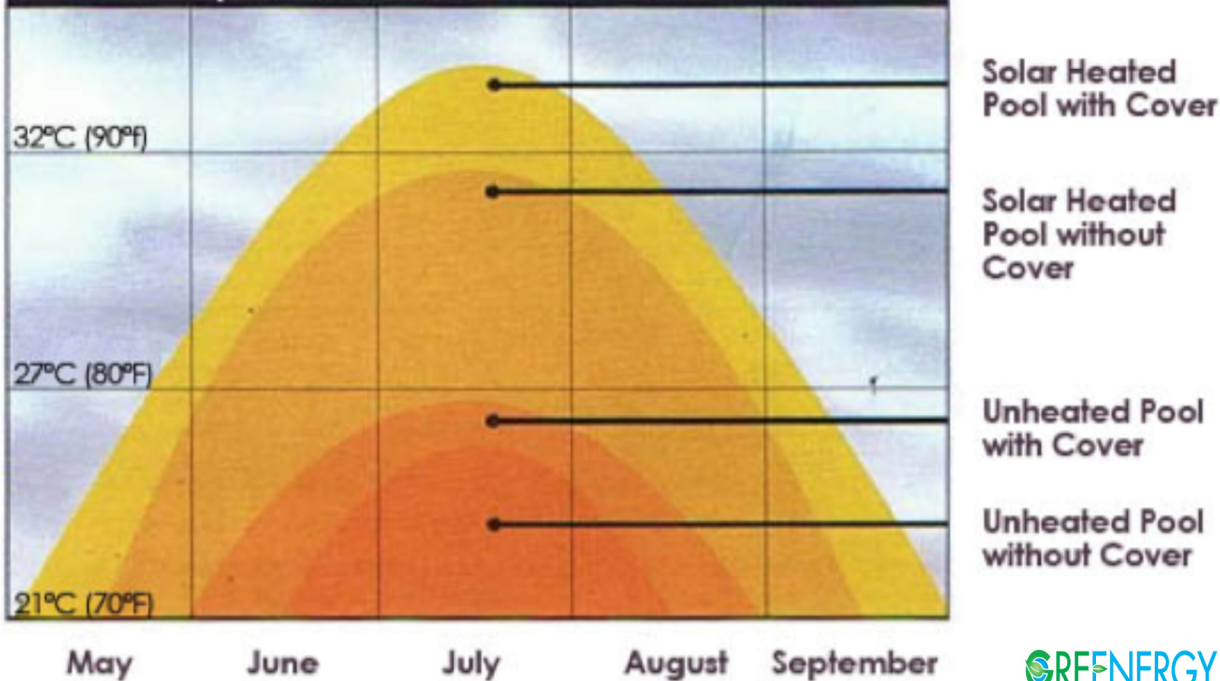

APPROXIMATE SWIMMING SEASON AND POOL TEMPERATURE CURVES

Solar Heated Pool with Cover

Solar Heated Pool without Cover

Unheated Pool with Cover

Unheated Pool without Cover

May

June

July

August

September